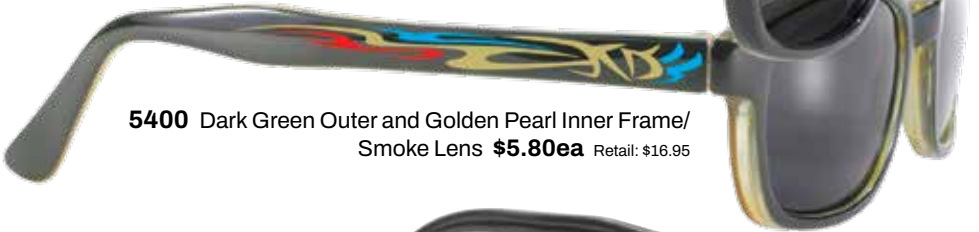

**Lenses
that
Change**

**with
the
Light.**

See on page 23

*Special Arm and
Frame Graphics*

GRAPHIC

3010 Flames/Smoke Lens **\$5.80ea** Retail: \$16.95

5400 Dark Green Outer and Golden Pearl Inner Frame/
Smoke Lens **\$5.80ea** Retail: \$16.95

2021 Camo KD's / Smoke Lens
\$5.80ea Retail: \$16.95

Sold by the piece.

Wear Over Eyeglasses

Airfoil 9300

- Can be worn over most prescription eyeglasses or as a regular goggle
- Antifog lens
- Soft foam padding
- 100% shatterproof polycarbonate lens
- S Z87.1 rated